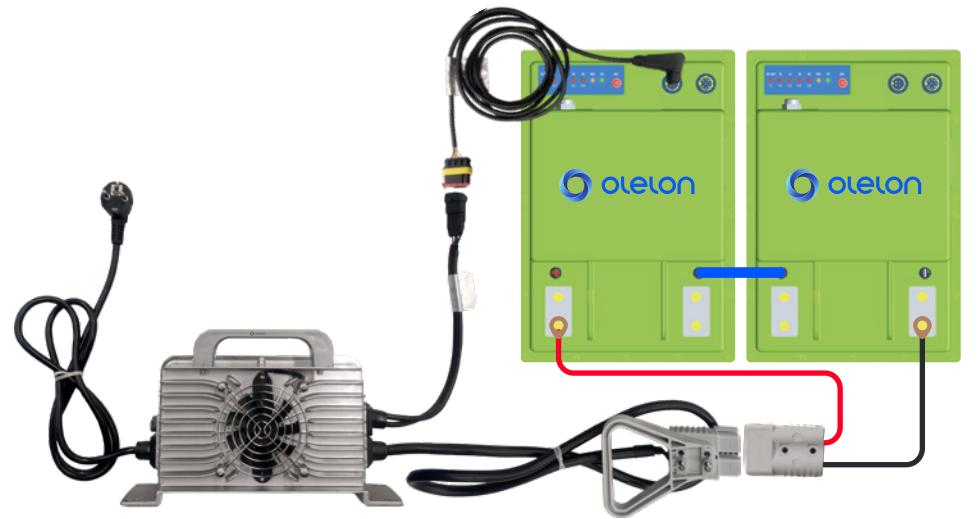

Magic Battery Bundles

Battery Combination

Charging Connection

LiFePO₄ Battery Pack

Smart Box(necessary)

1 Smart Box

Charging components(necessary)

2 Charger

Connection components (optional)

5 Power Cable

6 Power Cable

7 Screws(free)

3 communication cable

4 connection cable