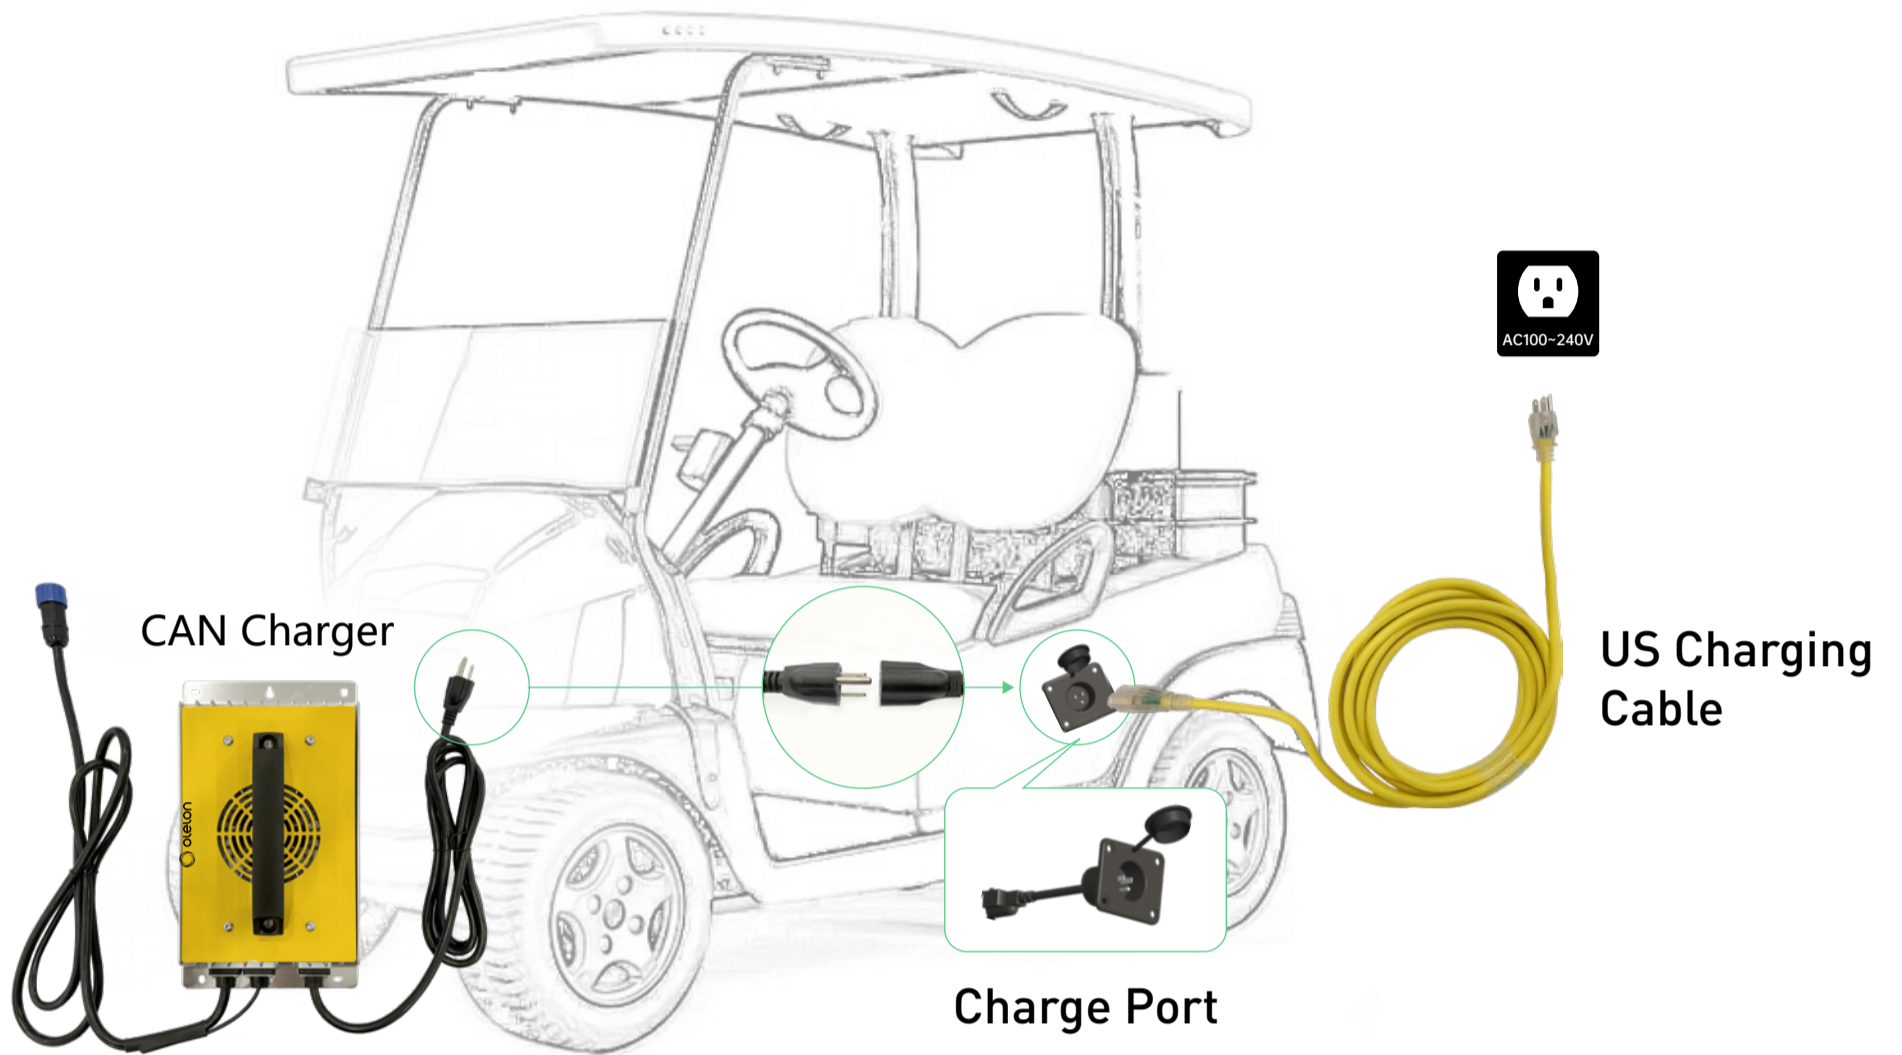

Smart Battery Bundles

LiFePO₄ Battery Pack

105Ah/125Ah

210Ah

150Ah

1 Mounting Bracket Accessories

COMM PART

5 Switch Cable

6 CAN LCD Gauge (Meter)

Mounting Bracket (optional)

Clubcar-Precedent

EZGO-RXV

EZGO-TXT

Charge Part

2 US Charging Cable

3 Charge Port

Six designs available, image depicts one of them.

4 CAN Charger